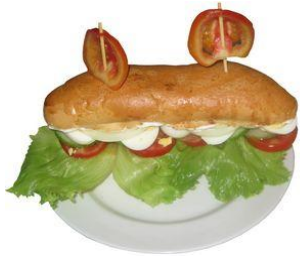

Villa Viking Restaurant

sometimes open, sometimes closed

Sandwich

~
Egg Sandwich
Your choice of
Boiled or Fried egg
with tomato,
onion & salad
in a french baguette
50.000 Rp
~